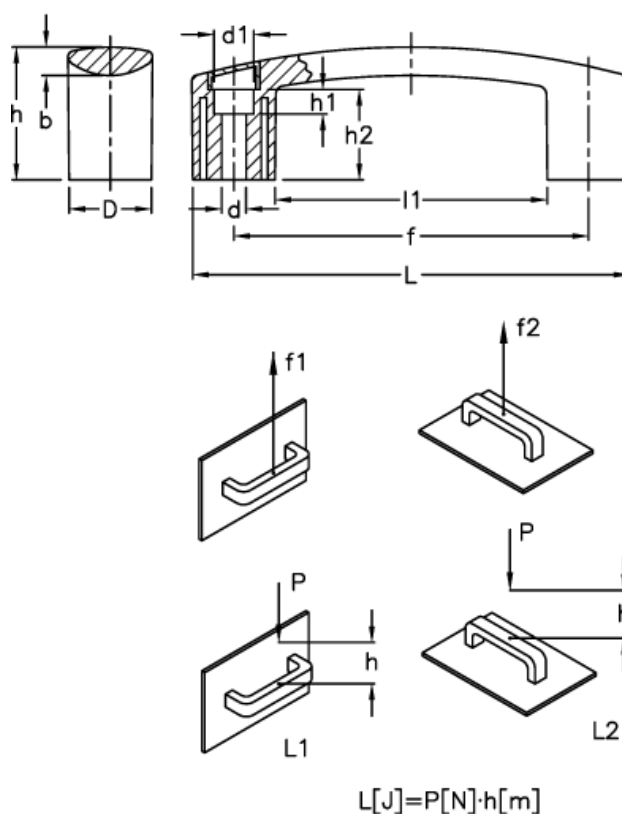

Data Sheet

Article number: 23052602103

Description: E+G Bridge handle
EBP.140-6-C3 Grey

Measures

b	= 8.5	h1	= 8.5
d	= 6.5	h2	= 26.5
D	= 26.0	L	= 144.0
d1	= 13.5	l1	= 92.0
f	= 117 +/-0,5	L1 (J)	= 10
F1 (N)	= 2700	L2 (J)	= 4
F2 (N)	= 1800		
h	= 39		